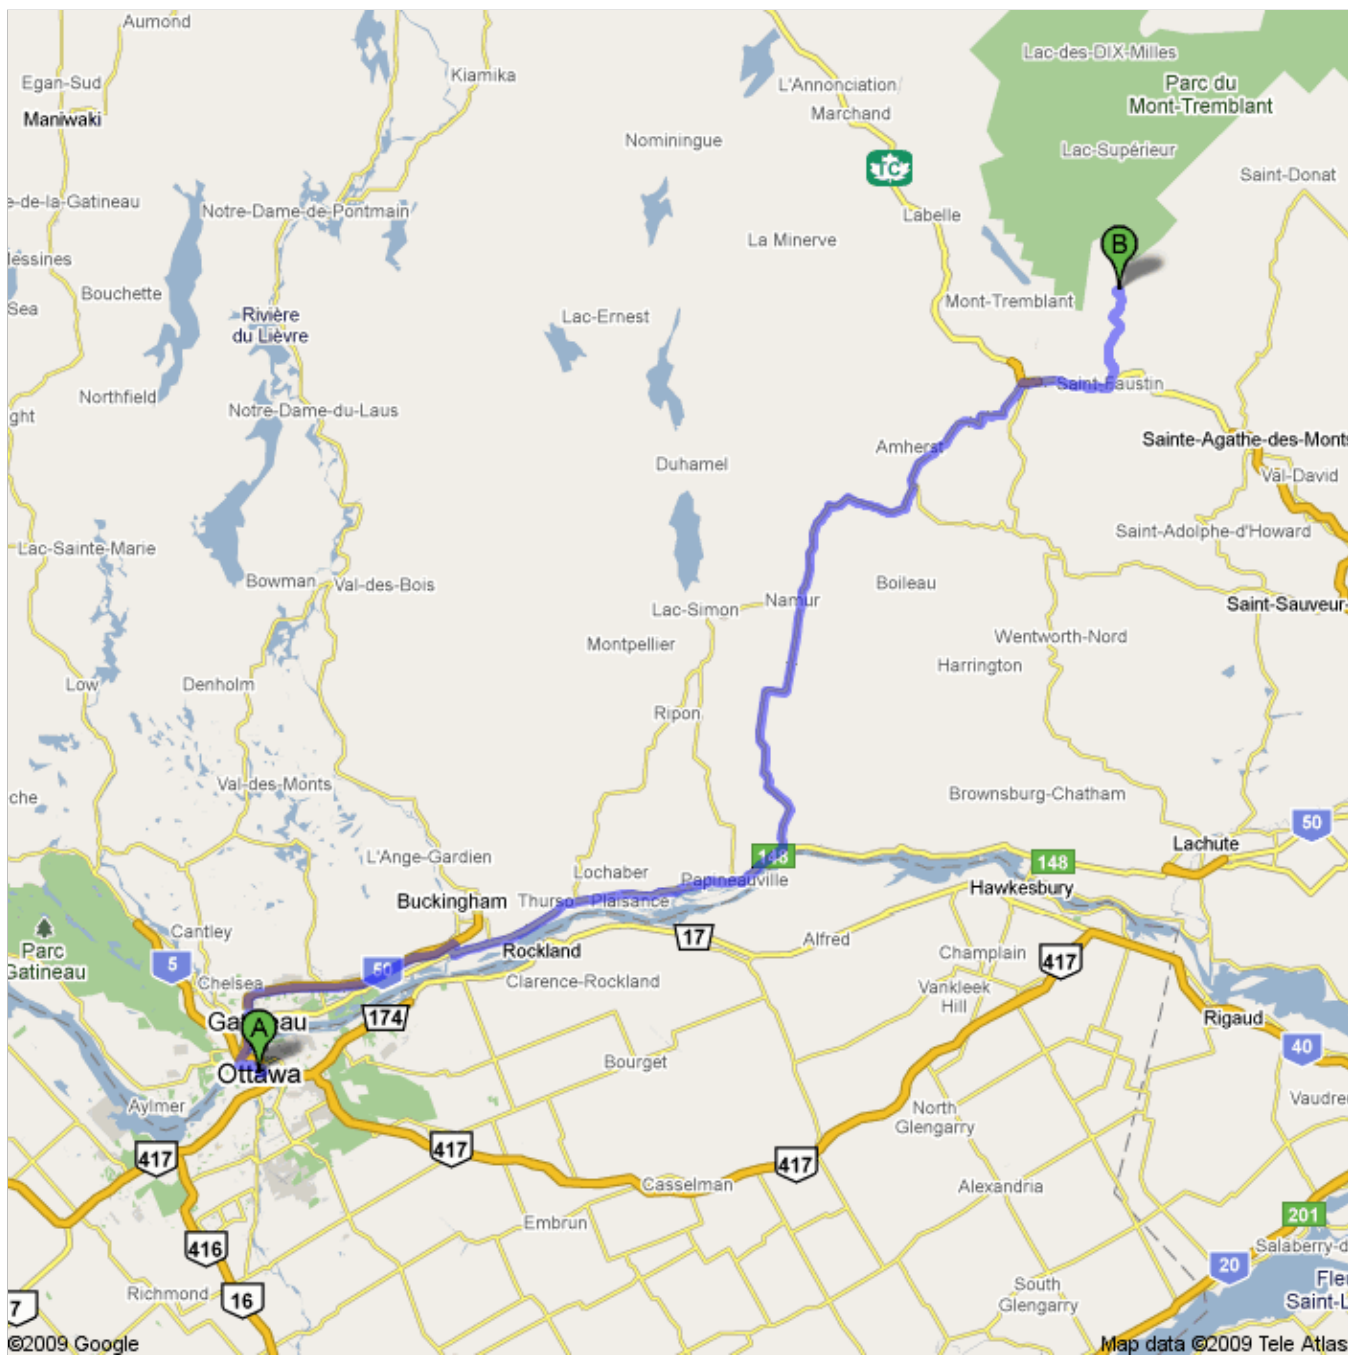

Directions to Côté Nord Tremblant

141 Chemin Tour Du Lac, 141 Chemin Tour Du Lac, Lac-Supérieur, QC J0T 1P0 - (819) 688-5201

176 km – about 2 hours 38 mins

Ottawa, ON

1. Head **northeast** on **Wellington St** toward **Elgin St**

go 0.3 km
total 0.3 km

2. Continue on **Rideau St**
About 1 min

go 0.2 km
total 0.4 km

3. Turn **left** at **Sussex Dr**
About 2 mins

go 0.5 km
total 0.9 km

4. Turn **left** at **St Patrick St**
About 1 min

go 0.5 km
total 1.4 km

5. Continue on **Alexandra**
Entering Quebec

go 0.5 km
total 1.8 km

6. Continue on **Boulevard Des Allumettières**
About 2 mins

go 1.6 km
total 3.4 km

7. Take the **QC-50/QC-5/QC-148** ramp to **Ottawa/**
Montréal/Maniwaki

12. Continue on **Route 148**
About 24 mins

go 34.4 km
total 77.3 km

13. Turn **left** at **Route 323**
About 42 mins

go 43.5 km
total 121 km

14. Turn **right** to stay on **Route 323**
About 22 mins

go 23.2 km
total 144 km